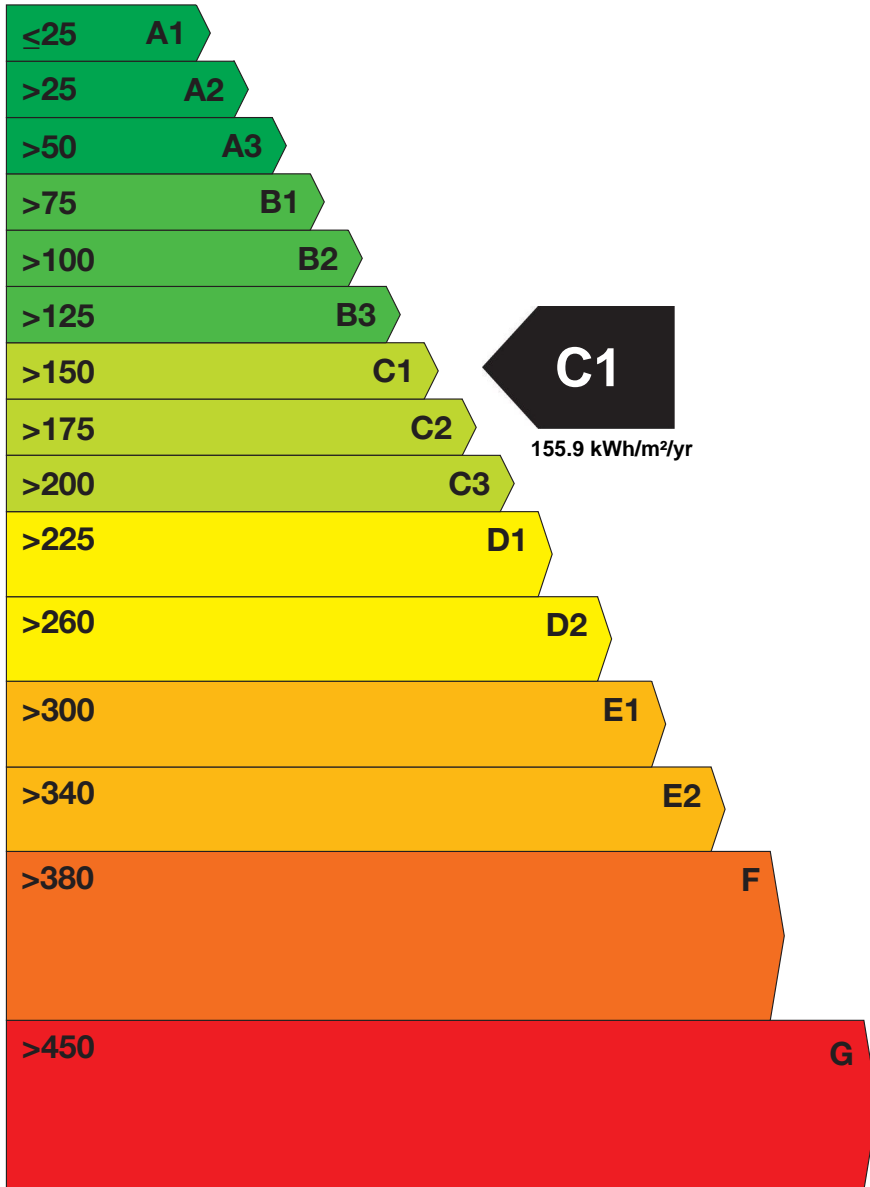

Building Energy Rating (BER)

BER for the building detailed below is:

C1

Address WHITELEAS
RAMELTON
CO. DONEGAL

Eircode F92R3N8

BER Number 101778082

Date of Issue 03/09/2025

Valid Until 03/09/2035

Assessor Number 108910

Assessor Company No 105612

The Building Energy Rating (BER) is an indication of the energy performance of this dwelling. It covers energy use for space heating, water heating, ventilation and lighting, calculated on the basis of standard occupancy. It is expressed as primary energy use per unit floor area per year (kWh/m²/yr).

'A' rated properties are the most energy efficient and will tend to have the lowest energy bills.

Building Energy Rating kWh/m²/yr MOST EFFICIENT

LEAST EFFICIENT

Carbon Dioxide (CO₂) Emissions Indicator kgCO₂/m²/yr